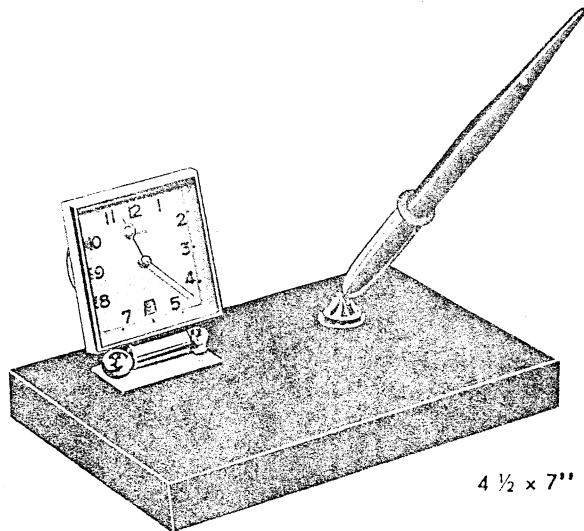

4 1/2 x 7"

5009J
JET CRYSTAL (Illustrated)
With 121SKD White Dot Pen $50.00
With 5SKD Pen, pencil or ballpoint 42.50
(Includes No. 590-40 Hour Perpetual Date Clock)